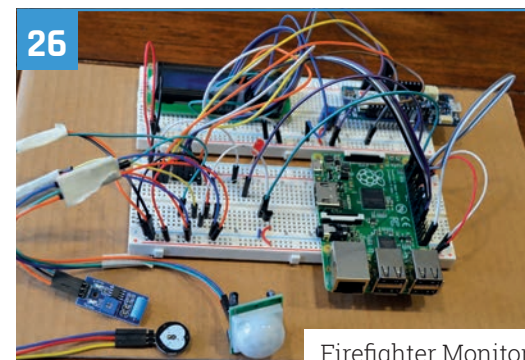

Contents

> Issue 79 > March 2019

Cover Feature

30 #MonthOfMaking

Regulars

- 06 The world of Pi
- 92 Your letters
- 97 Next month
- 98 Final word

Project Showcases

- 14 Tortoise Fridge
- 18 Tomography Beamline
- 20 Heverlee Sjoelen
- 22 Telescope Mount
- 24 StereoPi
- 26 Firefighter Monitoring System

Firefighter Monitor

30

22

Telescope Mount

20

Sjoelen Shuffleboard

DISCLAIMER: Some of the tools and techniques shown in The MagPi magazine are dangerous unless used with skill, experience, and appropriate personal protection equipment. While we attempt to guide the reader, ultimately you are responsible for your own safety and understanding the limits of yourself and your equipment. Children should be supervised. Raspberry Pi (Trading) Ltd does not accept responsibility for any injuries, damage to equipment, or costs incurred from projects, tutorials or suggestions in The MagPi magazine. Laws and regulations covering many of the topics in The MagPi magazine are different between countries, and are always subject to change. You are responsible for understanding the requirements in your jurisdiction and ensuring that you comply with them. Some manufacturers place limits on the use of their hardware which some projects or suggestions in The MagPi magazine may go beyond. It is your responsibility to understand the manufacturer's limits.

Teachable Machine

Car Spy Pi

Keybow

This month in Pi

**WIN
ONE OF
TEN**

Official Raspberry Pi
Mice and Keyboards

95

Tutorials