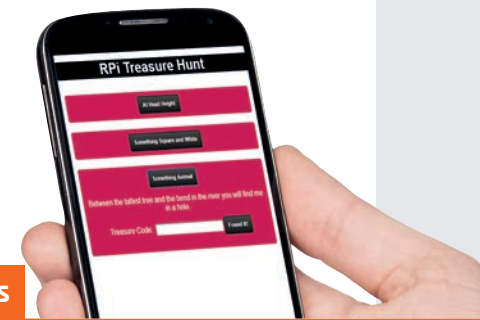

Firefighter Monitor

30

22

Telescope Mount

20

Sjoelen Shuffleboard

DISCLAIMER: Some of the tools and techniques shown in The MagPi magazine are dangerous unless used with skill, experience, and appropriate personal protection equipment. While we attempt to guide the reader, ultimately you are responsible for your own safety and understanding the limits of yourself and your equipment. Children should be supervised. Raspberry Pi (Trading) Ltd does not accept responsibility for any injuries, damage to equipment, or costs incurred from projects, tutorials or suggestions in The MagPi magazine. Laws and regulations covering many of the topics in The MagPi magazine are different between countries, and are always subject to change. You are responsible for understanding the requirements in your jurisdiction and ensuring that you comply with them. Some manufacturers place limits on the use of their hardware which some projects or suggestions in The MagPi magazine may go beyond. It is your responsibility to understand the manufacturer's limits.

Teachable Machine

Car Spy Pi

Keybow

This month in Pi

**WIN
ONE OF
TEN**

Official Raspberry Pi
Mice and Keyboards

95

Tutorials

- 40 Build a Teachable Machine
- 46 Car Spy Pi
- 50 Pygame Zero: AmazeBalls
- 56 In a spin – part 3

The Big Feature

64 Make an Android app

Reviews

- 72 ArduinoPixed
- 74 Argon One Mini Case
- 76 Keybow
- 78 PiShell
- 80 Top 10 home automation
- 82 Mathematica resources