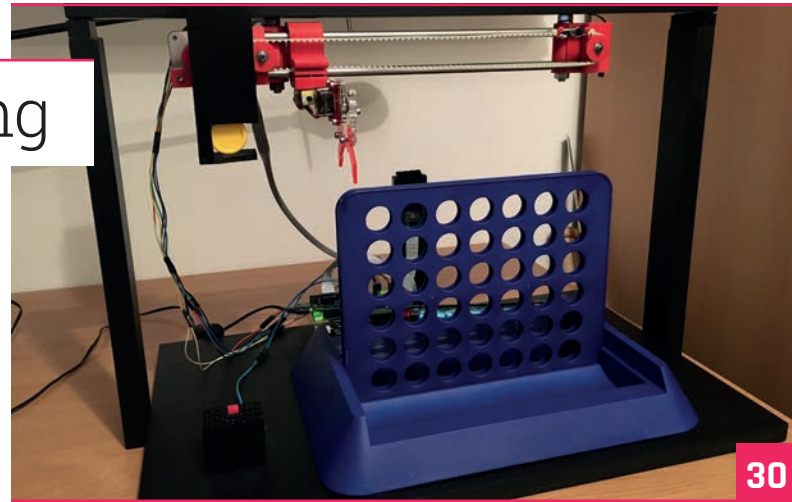

Contents

> Issue 79 > March 2019

Cover Feature

30 #MonthOfMaking

Regulars

- 06 The world of Pi
- 92 Your letters
- 97 Next month
- 98 Final word

Project Showcases

- 14 Tortoise Fridge
- 18 Tomography Beamline
- 20 Heverlee Sjoelen
- 22 Telescope Mount
- 24 StereoPi
- 26 Firefighter Monitoring System

Firefighter Monitor

30

22

Telescope Mount

20

Sjoelen Shuffleboard

DISCLAIMER: Some of the tools and techniques shown in The MagPi magazine are dangerous unless used with skill, experience, and appropriate personal protection equipment. While we attempt to guide the reader, ultimately you are responsible for your own safety and understanding the limits of yourself and your equipment. Children should be supervised. Raspberry Pi (Trading) Ltd does not accept responsibility for any injuries, damage to equipment, or costs incurred from projects, tutorials or suggestions in The MagPi magazine. Laws and regulations covering many of the topics in The MagPi magazine are different between countries, and are always subject to change. You are responsible for understanding the requirements in your jurisdiction and ensuring that you comply with them. Some manufacturers place limits on the use of their hardware which some projects or suggestions in The MagPi magazine may go beyond. It is your responsibility to understand the manufacturer's limits.

Teachable Machine

Car Spy Pi

Keybow

This month in Pi

**WIN
ONE OF
TEN**

Official Raspberry Pi
Mice and Keyboards

95

Tutorials